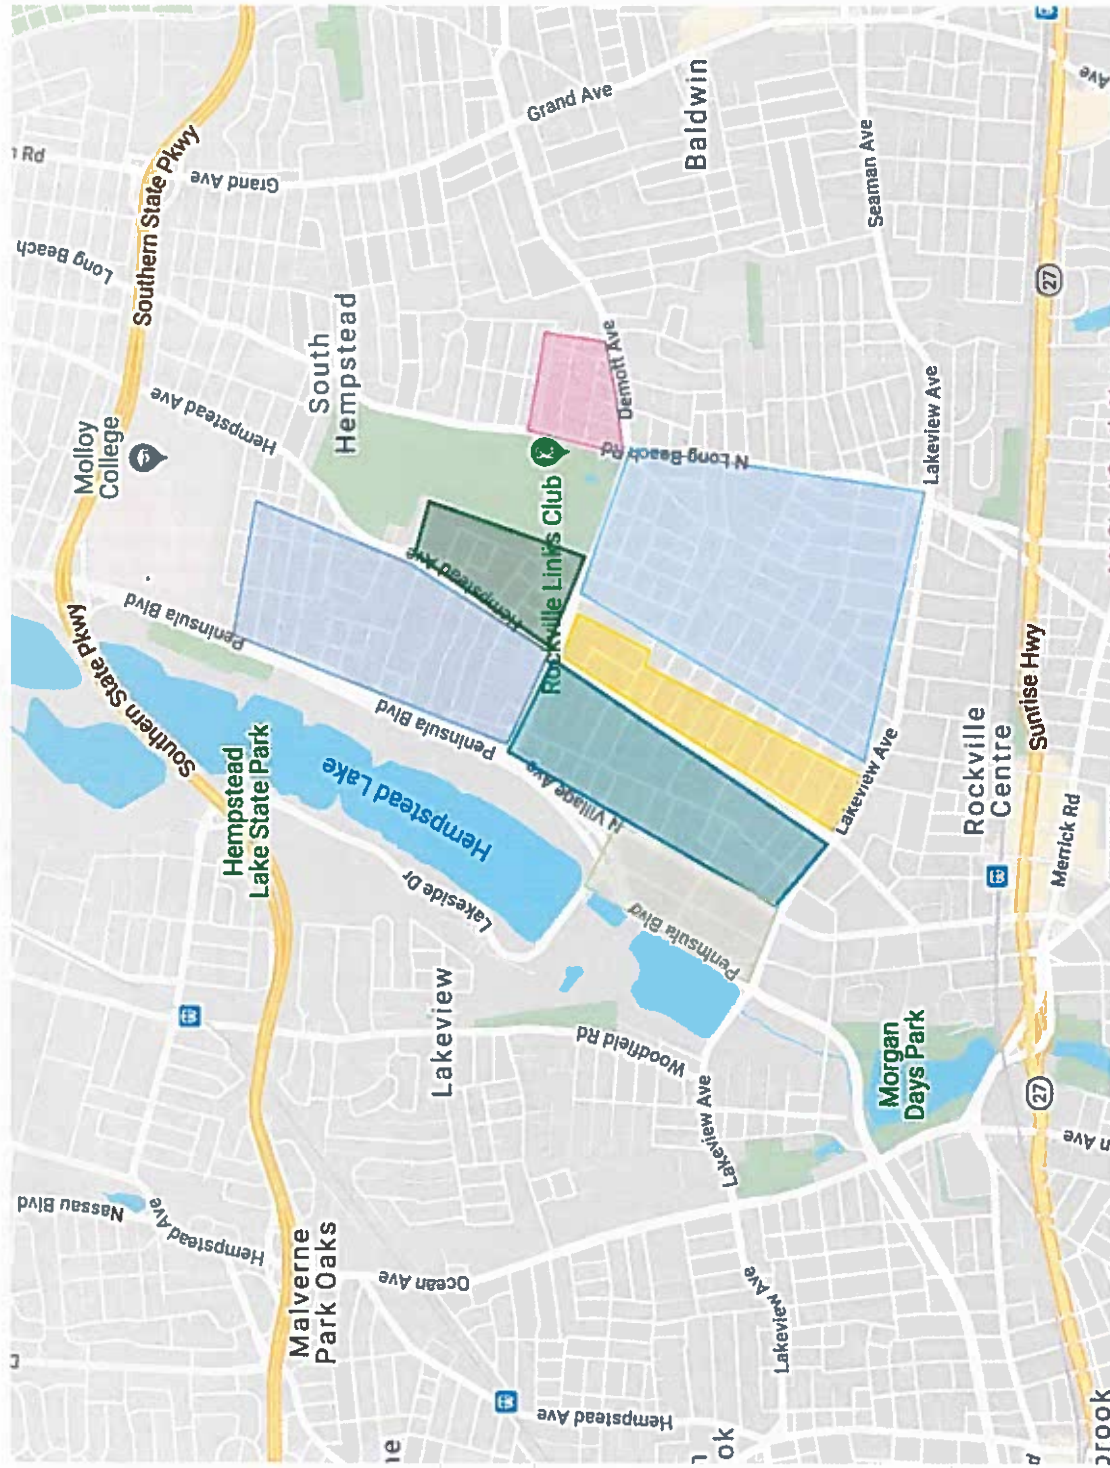

RVC Historic Districts

Untitled layer

- Lakeside Park
- Canterbury/Demott Estates
- Vanderveer Park
- Hillside Park
- Nottingham
- Capitolian
- Strathmore

Untitled layer

These suggested districts and names are based on the development plans submitted at the time of construction. These place names are also used by some residents of these neighborhoods